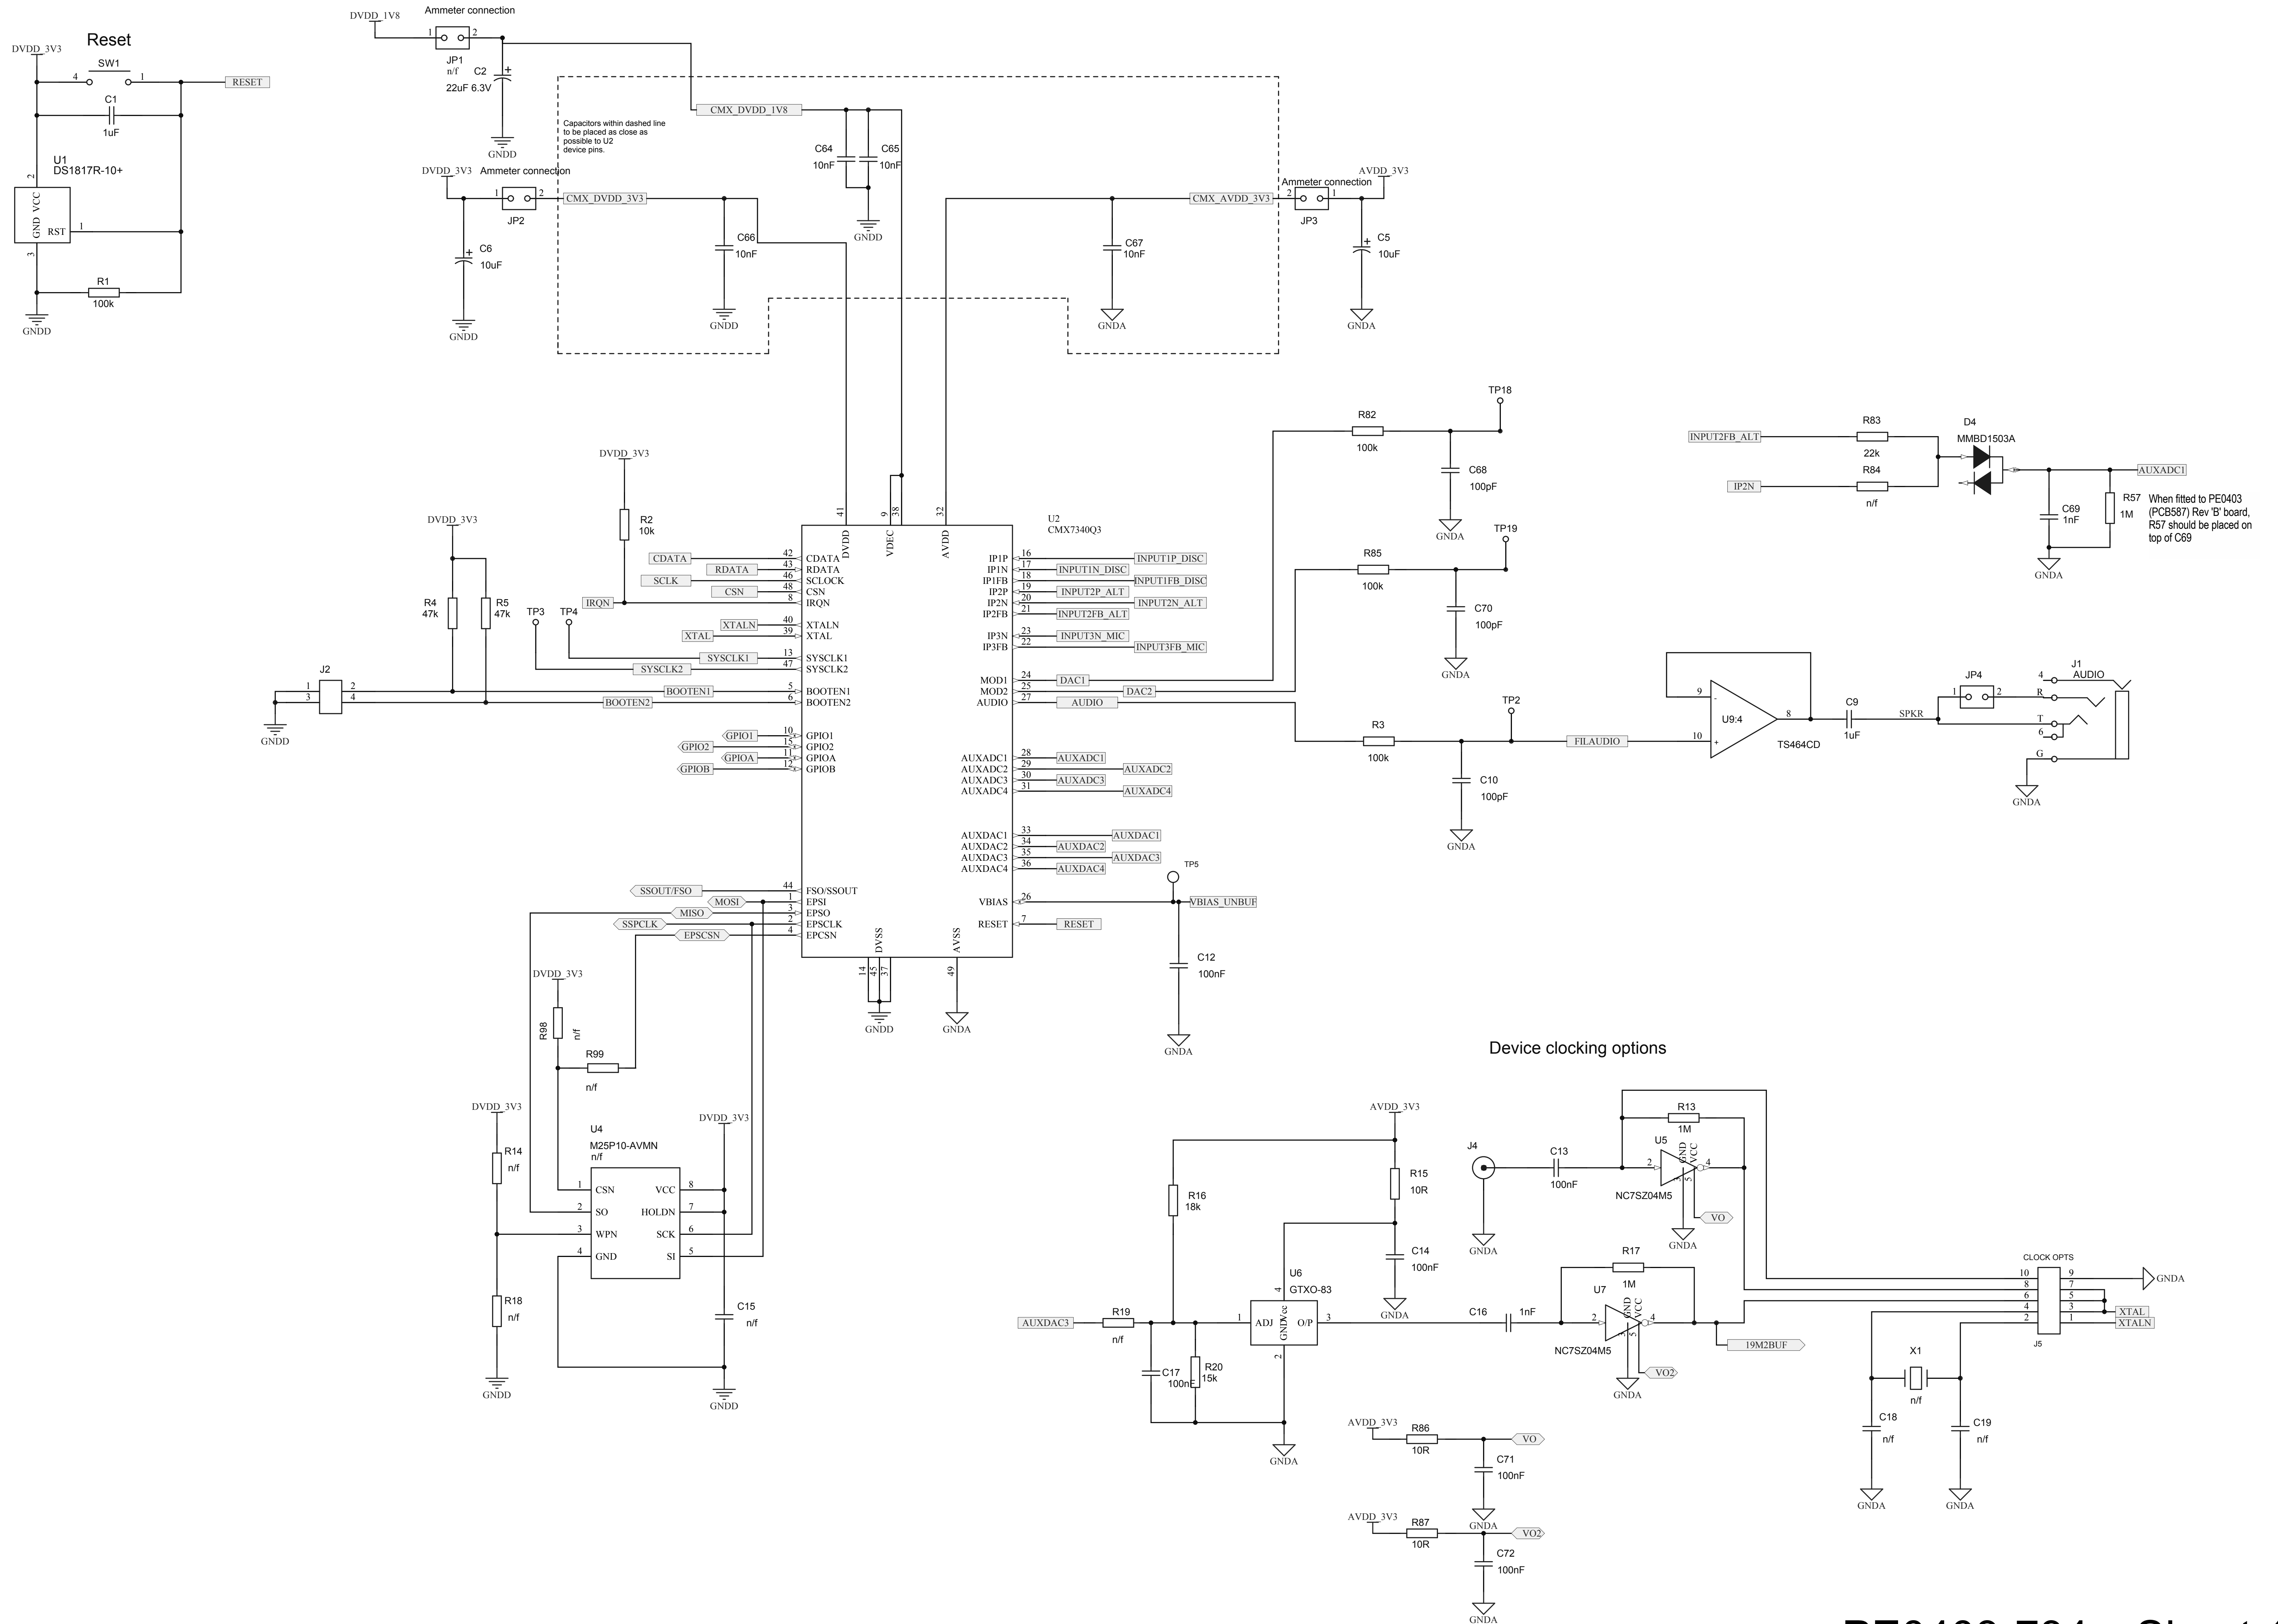

**CML Microcircuits**

COMMUNICATION SEMICONDUCTORS

High Resolution  
Circuit Diagrams  
for  
PE0403-734x  
June 2014

PE0002 Connector (C-BUS Slave)

GPIO/SSP Connector

AUXDAC/AUXADC Connector

SSP Connector (C-BUS Master)

PE0002 Power Connector