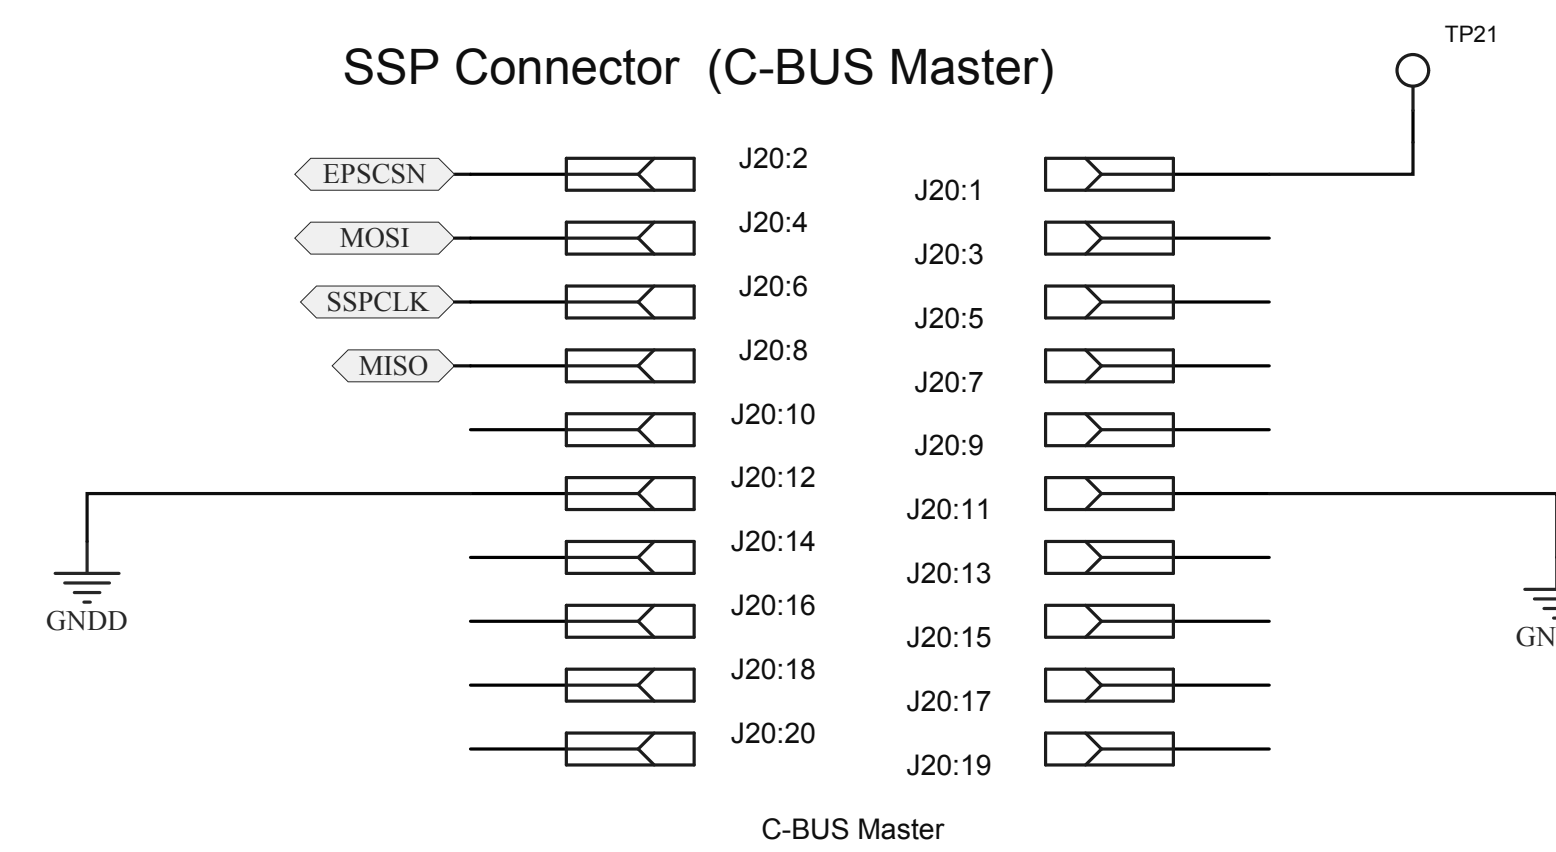

**CML Microcircuits**

COMMUNICATION SEMICONDUCTORS

High Resolution  
Circuit Diagrams  
for  
PE0403-734x  
June 2014

PE0002 Connector (C-BUS Slave)

GPIO/SSP Connector

AUXDAC/AUXADC Connector

SSP Connector (C-BUS Master)

PE0002 Power Connector