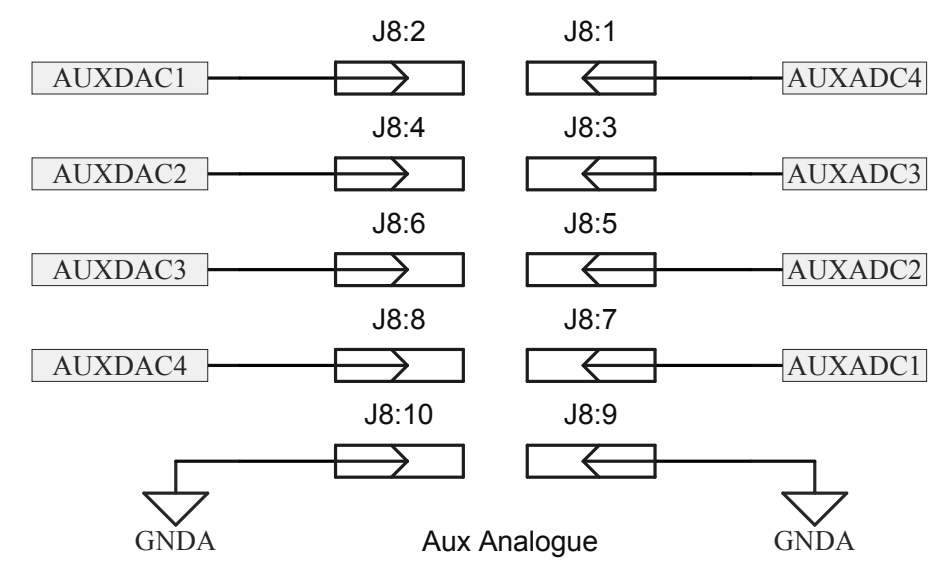

**CML Microcircuits**

COMMUNICATION SEMICONDUCTORS

High Resolution  
Circuit Diagrams  
for  
PE0403-734x  
June 2014

PE0002 Connector (C-BUS Slave)

GPIO/SSP Connector

AUXDAC/AUXADC Connector

SSP Connector (C-BUS Master)

PE0002 Power Connector