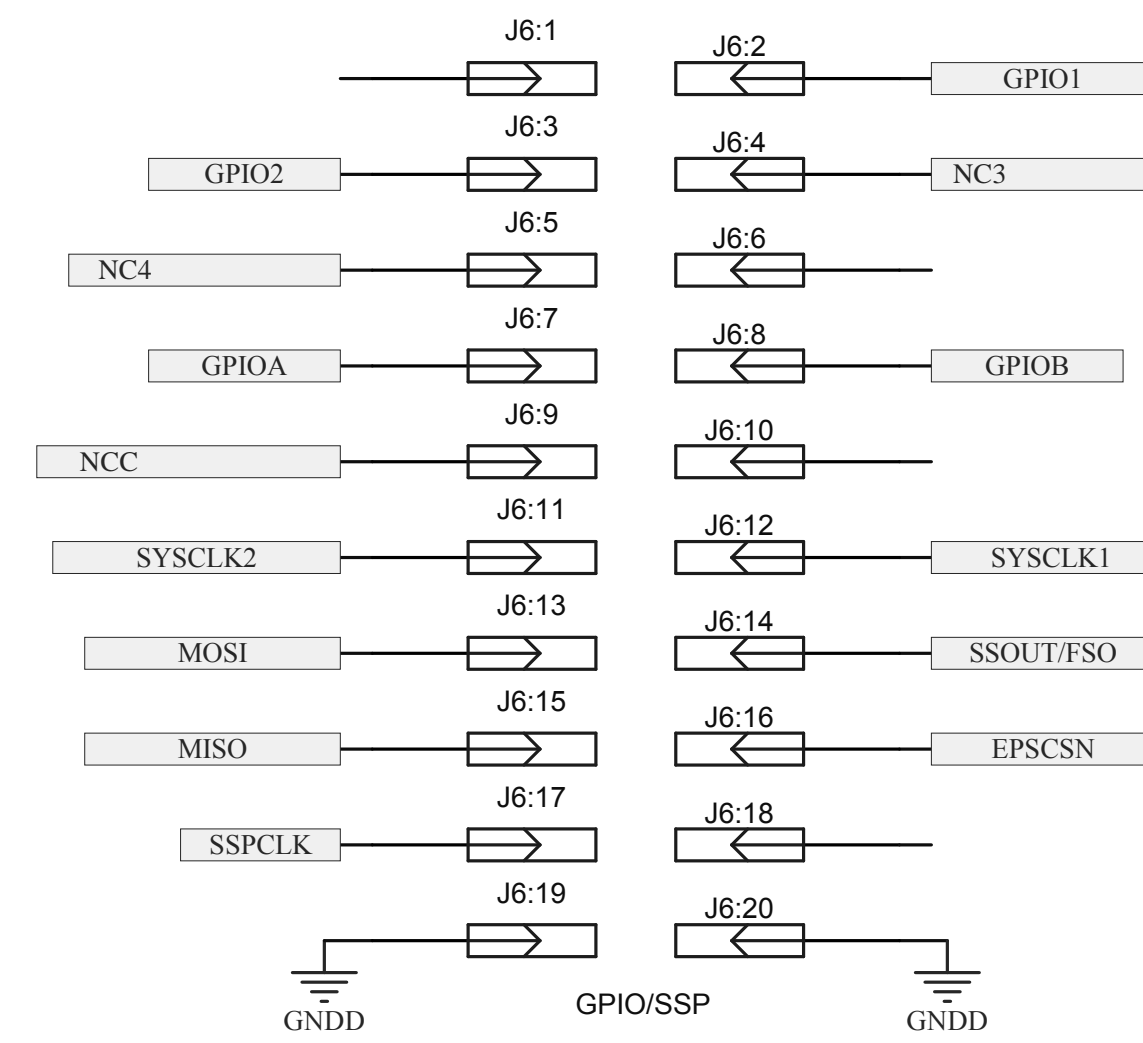

**CML Microcircuits**

COMMUNICATION SEMICONDUCTORS

High Resolution  
Circuit Diagrams  
for  
PE0403-734x  
June 2014

PE0002 Connector (C-BUS Slave)

GPIO/SSP Connector

AUXDAC/AUXADC Connector

SSP Connector (C-BUS Master)

PE0002 Power Connector