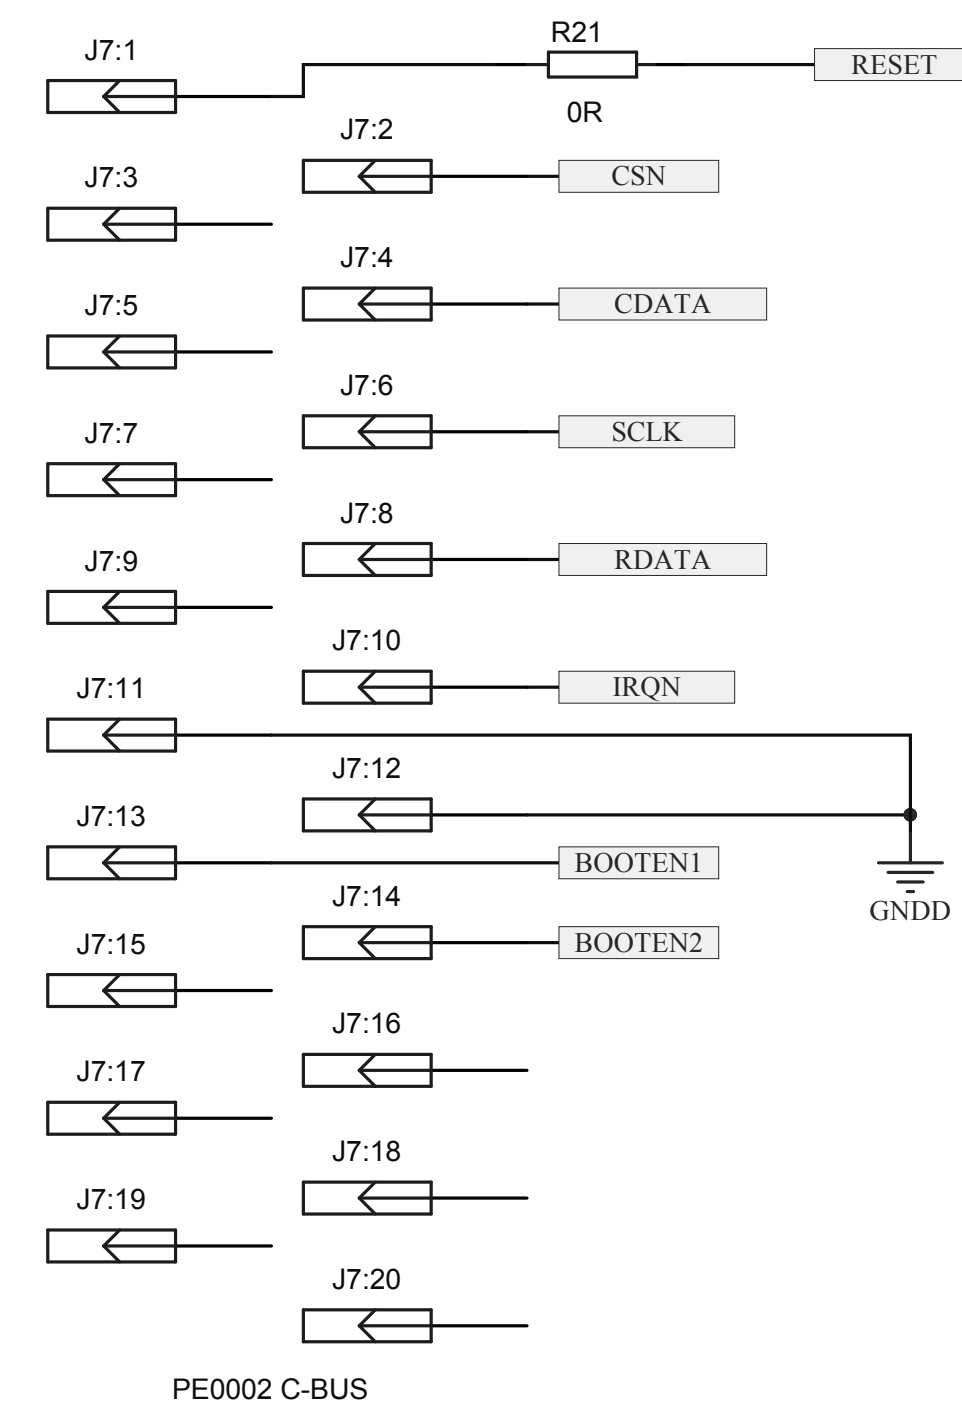

**CML Microcircuits**

COMMUNICATION SEMICONDUCTORS

High Resolution  
Circuit Diagrams  
for  
PE0403-734x  
June 2014

PE0002 Connector (C-BUS Slave)

GPIO/SSP Connector

AUXDAC/AUXADC Connector

SSP Connector (C-BUS Master)

PE0002 Power Connector