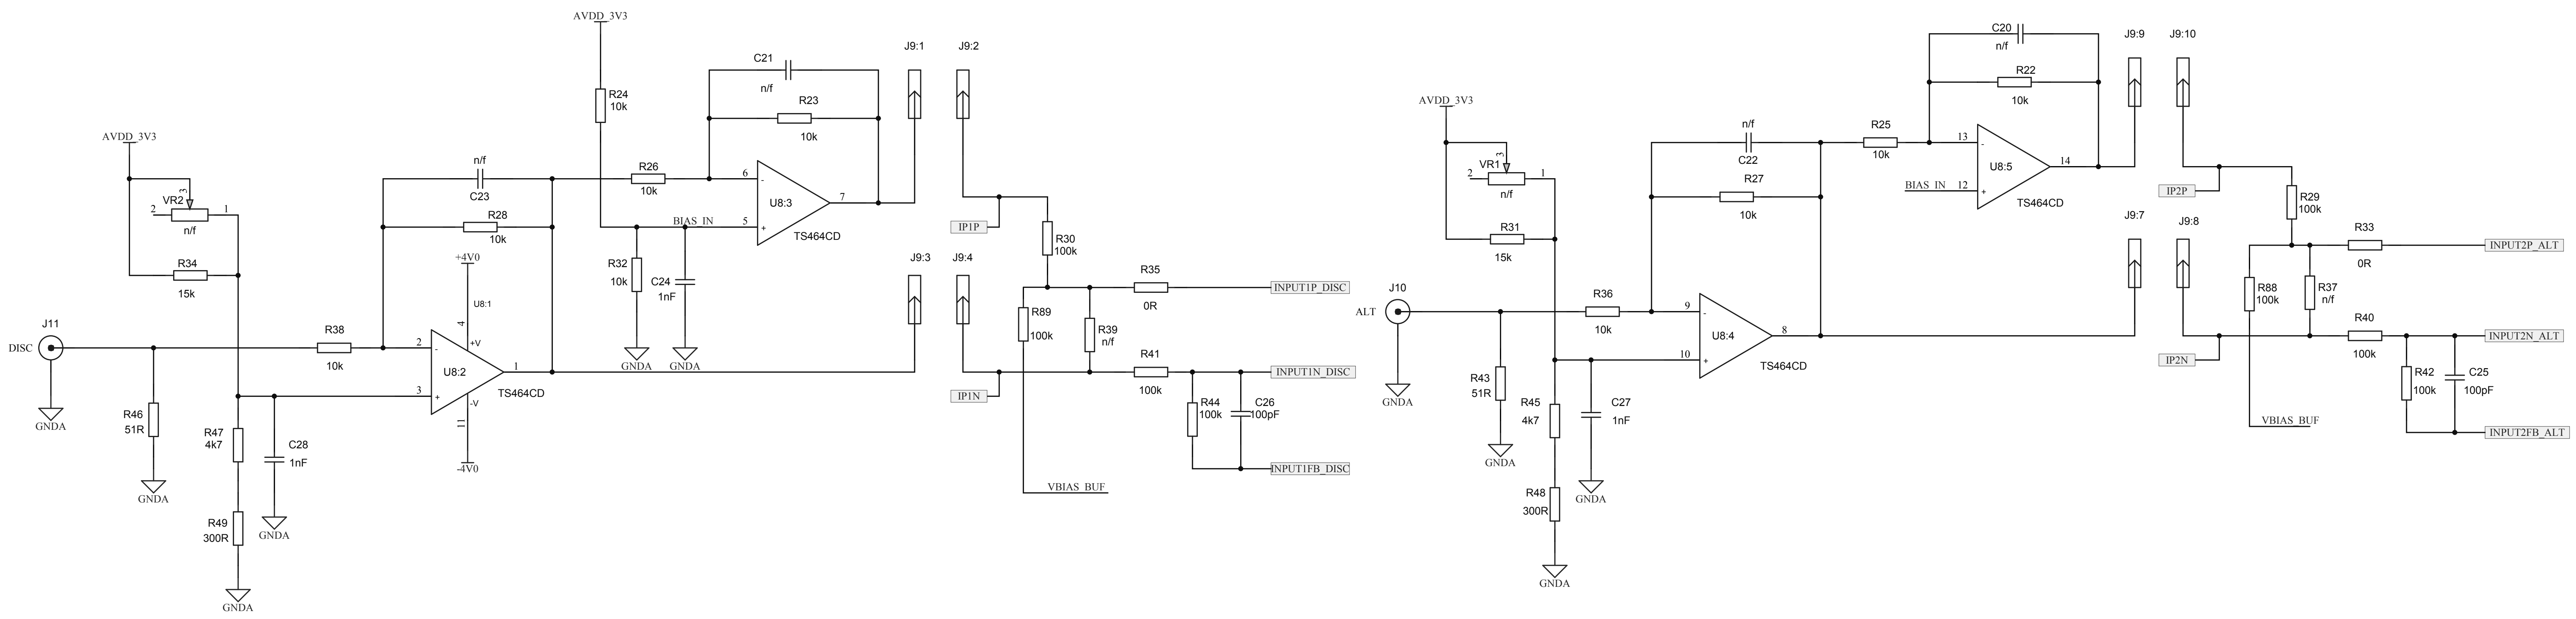

**CML Microcircuits**

COMMUNICATION SEMICONDUCTORS

High Resolution  
Circuit Diagrams  
for  
PE0403-734x  
June 2014

PE0002 Connector (C-BUS Slave)

GPIO/SSP Connector

AUXDAC/AUXADC Connector

SSP Connector (C-BUS Master)

PE0002 Power Connector